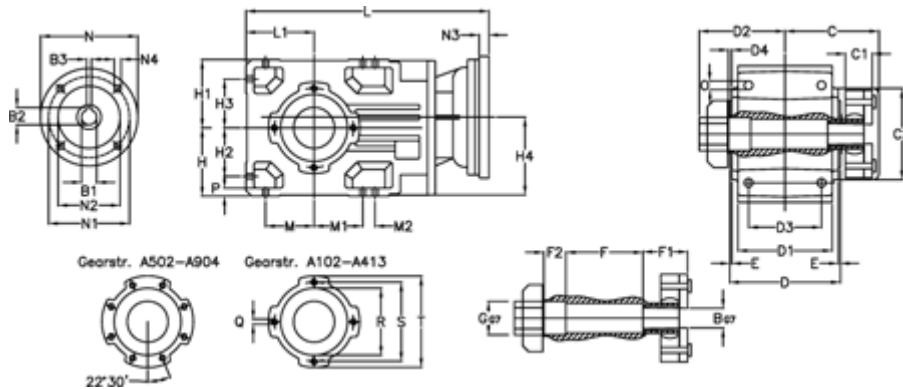

Article number: 29600207106130

Description: Bevel helical gearbox
A202QF25-71-P80B5

Measures

B = 25	D1 = 110	F2 = 36	L = 325.5	N3 = -
B1 = 19	D2 = 60	G = 32	L1 = 80	N4 = M10x12
B2 = 21.8	D3 = 90	GA = 14,5 NM	M = 60.0	O = 9.5
B3 = 6	d4 = 4.5	H = 80	M1 = 60.0	P = 9
C = 89.5	Description = A202QF-xx-P80 B5	H1 = 80	M2 = -	Q = M8x15
C1 = 23	E = 3.0	H2 = 60.0	N = 200	R = 95
C2 = 72.0	F = 77.5	H3 = 60.0	N1 = 165	S = 115
D = 136	F1 = 36.0	H4 = 93.0	N2 = 130	T = 140